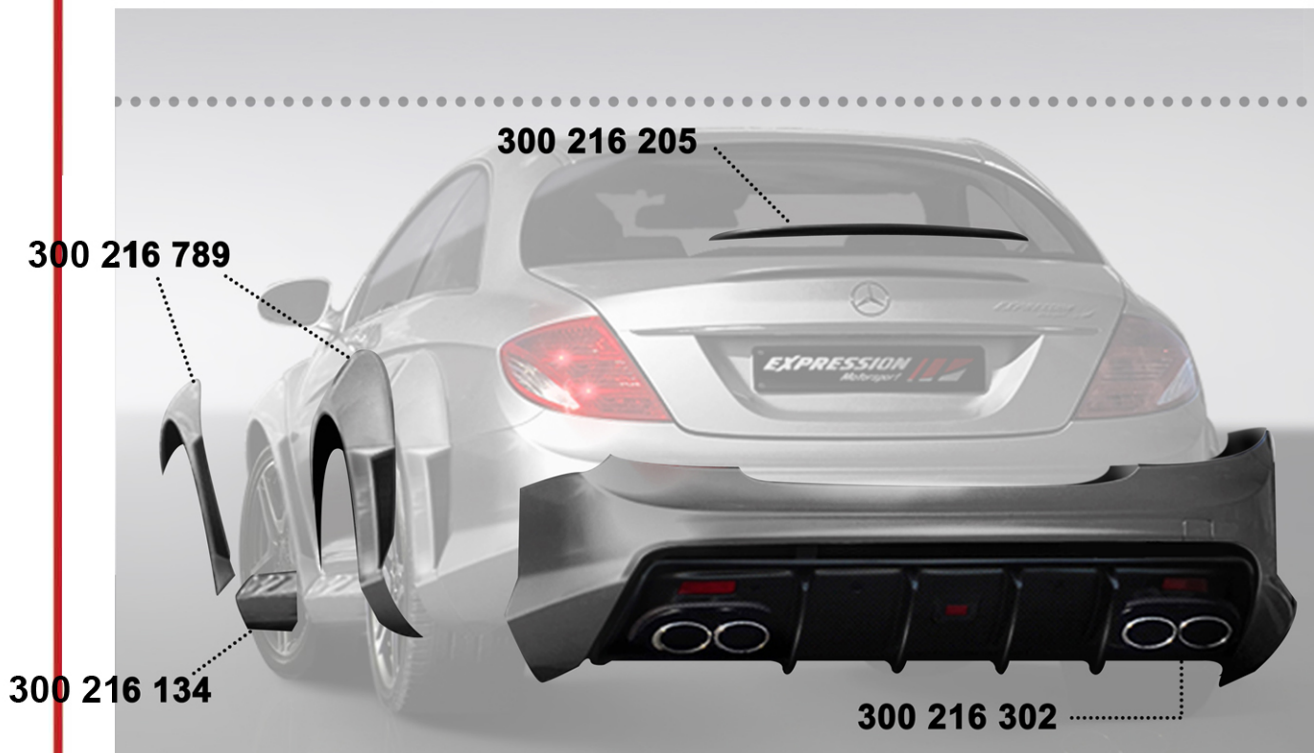

EXPRESSION 
Motorsport

CL w216

PRICELIST

CL (w 216)

Parts identification

EXPRESSION

<i>Part no</i>	<i>Infos</i>	<i>Price EURO</i> (VAT Excl.)
Aerodynamic Body Parts		
300 216 201	Motorsport front bumper	2270
300 216 211	Carbon fiber front lip	760
200 000 028	LED indicators	885
200 000 029	Micro DE fog lamps L+R	185
300 216 134	Side skirts L+R	710
300 216 302	Motorsport rear bumper with carbon fiber diffuser and F1 brake light	2540
300 216 789	Fender flares set for car with Expression bumpers (10 pieces)	3685
300 216 116	Hood air intakes set L+R	980
207 216 001	Dual exhaust tail pipes set L+R (not for AMG)	560